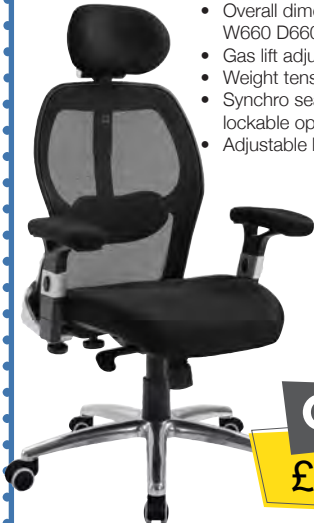

## Zala

**ONLY**  
**£170.00**

- 1 Year warranty
- 115kg weight tolerance
- Overall dimensions: W680 D660 H1170-1310 mm
- Gas lift adjustment
- Weight tension control
- Standard tilt lock

CODE	ARM TYPE	PRICE
ZAL300T1-K	3D Adjustable arms	£170.00

## Sandro

**ONLY**  
**£191.00**

- 3 Year warranty
- 150kg weight tolerance
- Overall dimensions: W660 D660 H1235-1335 mm
- Gas lift adjustment
- Weight tension control
- Synchro seat & back tilt lockable options
- Adjustable lumbar support