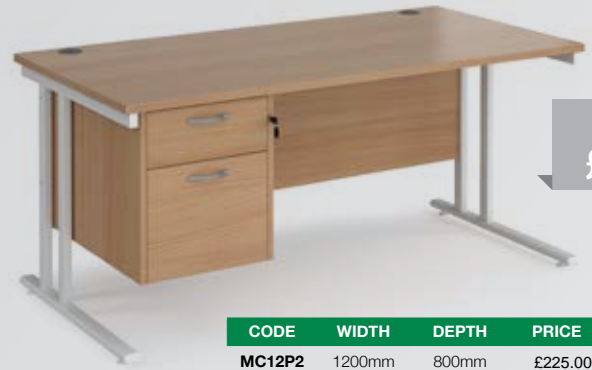

- 40mm thick with layer of foam between outer fabric
- Stabilising bar feet supplied

From
£102.00

ERGONOMIC DESK WITH PEDESTAL

- Ergonomic desks with cantilever frame and full leg return and desk high pedestal
- Two cable ports

Please add top finish when ordering e.g **EBS16R** in grey oak = **EBS16RGO**

From
£270.00

STRAIGHT FIXED PEDESTAL

- Rectangular desk with cantilever frame and two cable ports
- Two drawer fixed pedestal that can be fitted to the left or right