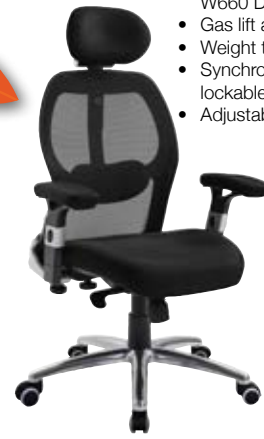

CODE	ARM TYPE	PRICE
AH10-000	No arms	£81.00
AH11-000	Fixed arms	£96.00
AH12-000	Adjustable arms	£111.00

Black  
BLK

Blue  
BLU

3  
YR

## Sandro

Only  
£197.00

- 3 Year warranty
- 150kg weight tolerance
- Overall dimensions: W660 D660 H1235-1335 mm
- Gas lift adjustment
- Weight tension control
- Synchro seat & back tilt lockable options
- Adjustable lumbar support

CODE	ARM TYPE	PRICE
SND300K2-K	Adjustable arms	£197.00

3  
YR