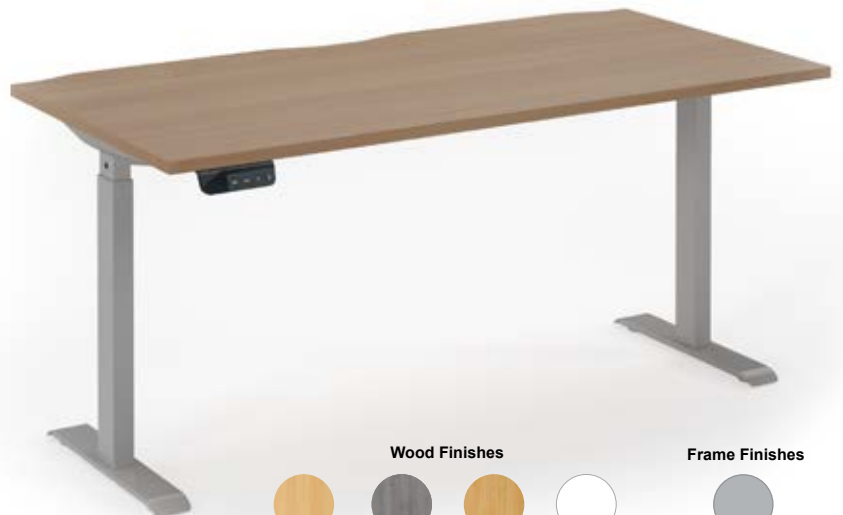

## Elev8 Sit-Stand Desk

From  
£259.00

- Single straight desks 800mm deep scallop tops with 70kg weight load
- The single motor adjusts the desktop height from 685mm to 1185mm
- Silver Frame

CODE	WIDTH	DEPTH	PRICE
<b>EVE-1200</b>	1200	800	£259.00
<b>EVE-1400</b>	1400	800	£266.00
<b>EVE-1600</b>	1600	800	£274.00